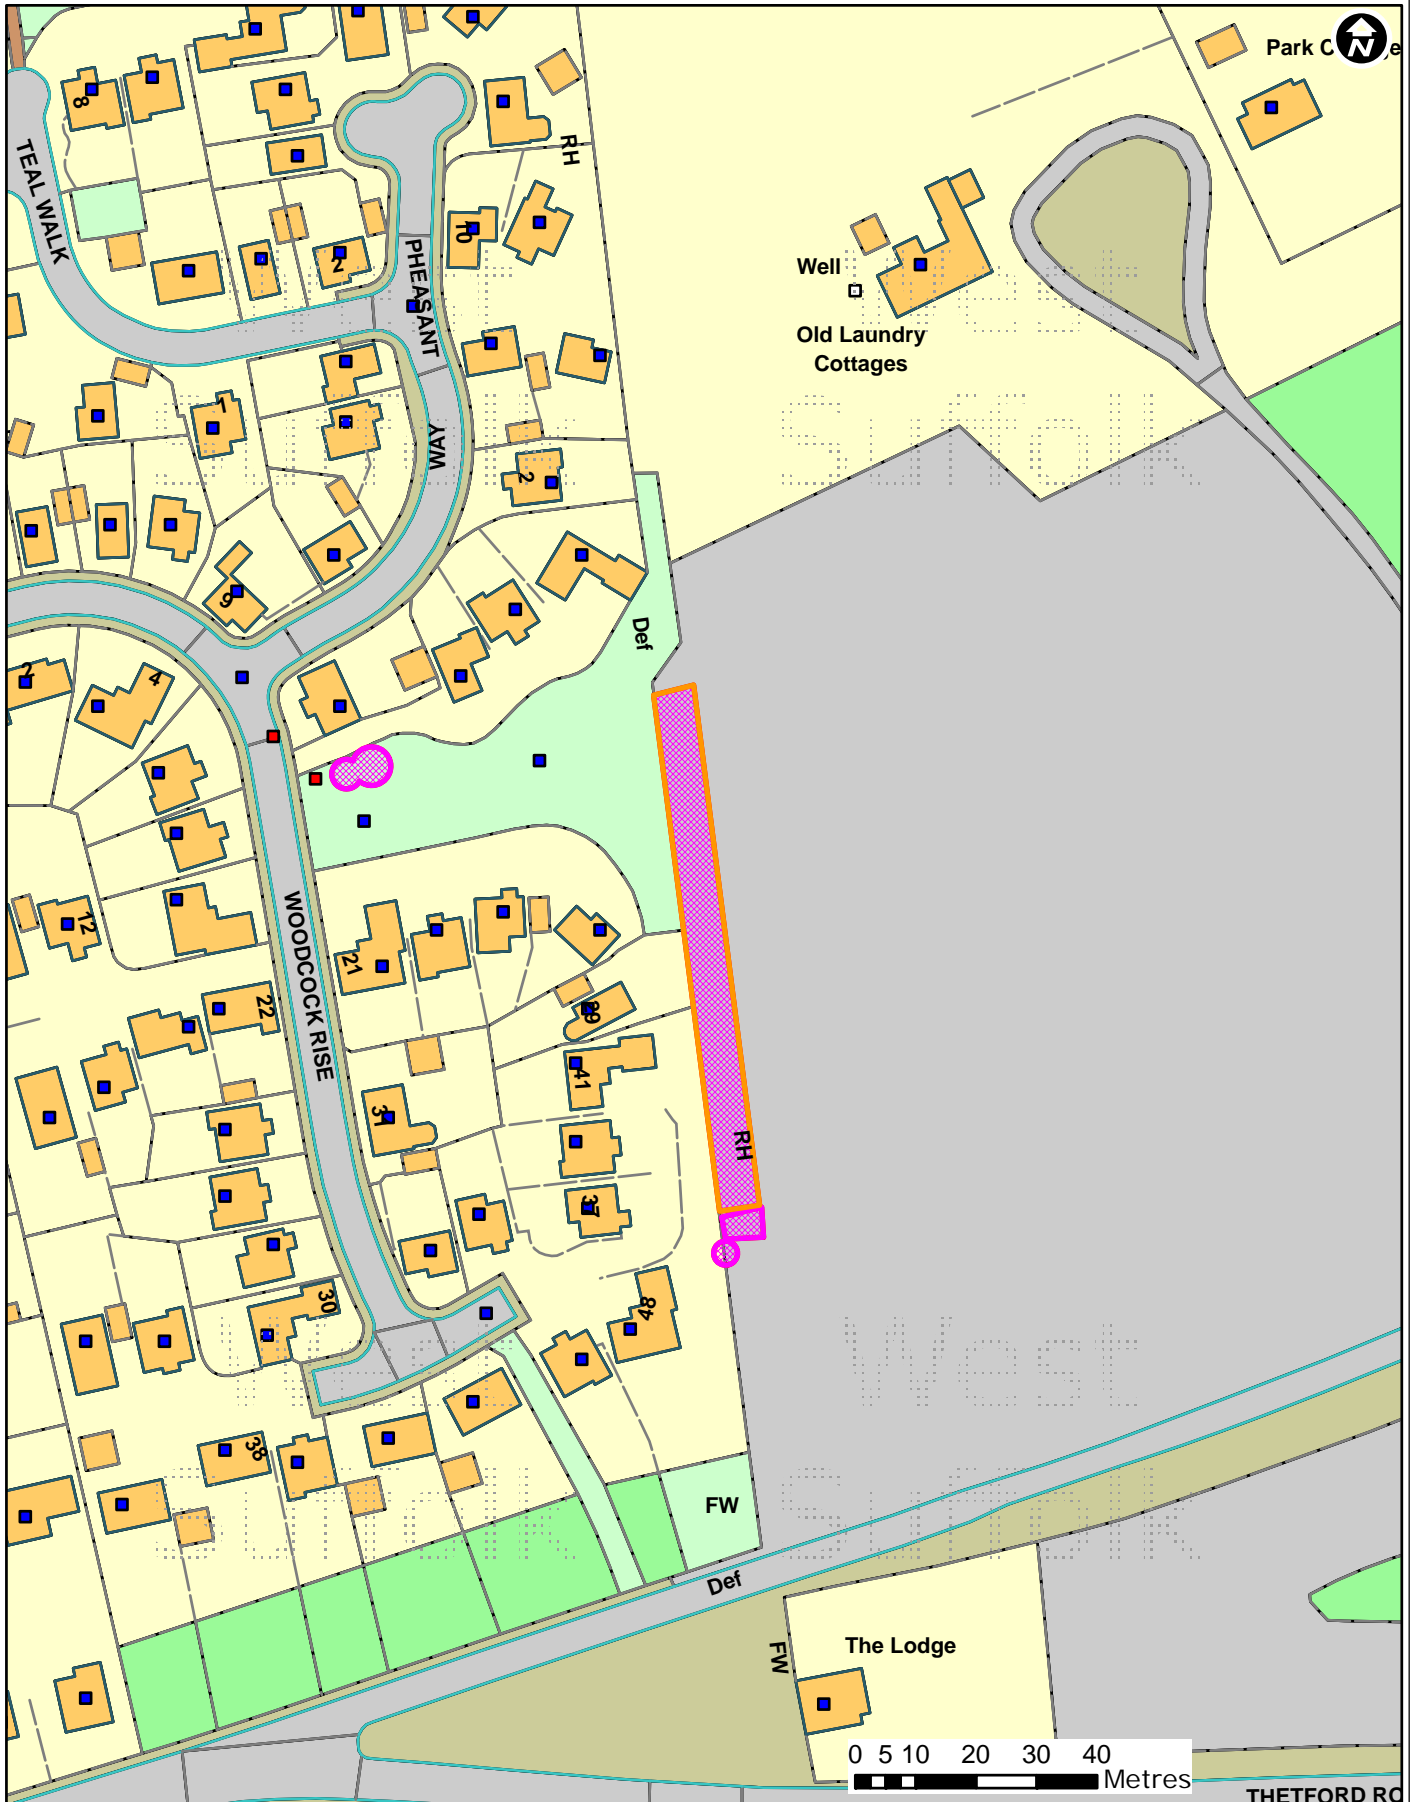

DC/15/1610/TPO

Play Ground, Woodcock Rise, Brandon

Forest Heath • St Edmundsbury

West Suffolk
working together

© Crown Copyright and database rights 2015 Ordnance Survey 100019675/100023282. You are not permitted to copy, sub-license, distribute or sell any of this data to third parties in any form. Use of this data is subject to terms and conditions. See www.westsuffolk.gov.uk/disclaimer.cfm.

Scale: 1:1,250
Date: 23/09/2015